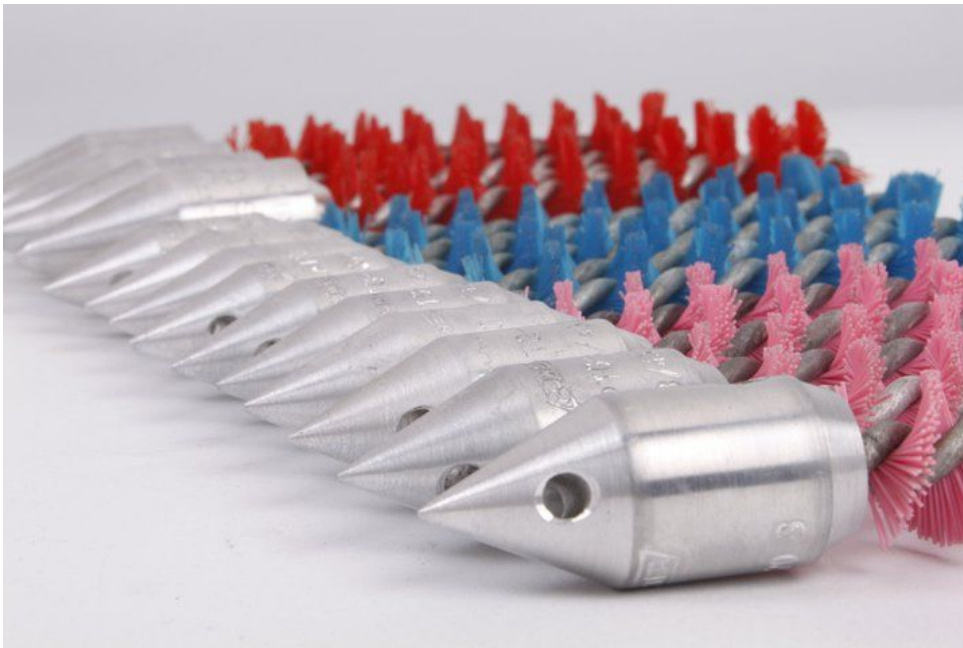

TUBE GUIDE / TUBE PILOT

1/2" - 3"
O.D.

- To 'pilot' the tubes through the tube sheets and baffle plates during tube insertion.
- High strength Nylon bristles holds Tube Guide Firmly in tube.

Tube O.D.		Tube Thk. bwg.	Model No.	Tube O.D.		Tube Thk. bwg.	Model No.
mm	inch			mm	inch		
12.70	1/2	16-18	PTG-1	31.75	1.1/4	10-13	PTG-15
		19-20	PTG-2			14-20	PTG-16
		21-23	PTG-2.5			8-9	PTG-17
15.87	5/8	12-13	PTG-3	34.92	1.3/8	10-13	PTG-18
		14-16	PTG-4			14-20	PTG-19
		17-20	PTG-5			8-9	PTG-20
		22-24	PTG-5.5			10-13	PTG-21
19.05	3/4	10-12	PTG-6	38.10	1.1/2	14-20	PTG-22
		13-16	PTG-7			8-10	PTG-23
		17-20	PTG-8			11-13	PTG-24
		22-24	PTG-8.5			14-18	PTG-25
22.22	7/8	10-12	PTG-9	50.80	2	10-13	PTG-26
		13-16	PTG-10			14-18	PTG-27
		17-20	PTG-11				
		21-22	PTG-11.5				
		8-9	PTG-12.5				
25.40	1	10-12	PTG-12	63.50	2.1/2		
		13-16	PTG-13				
		17-20	PTG-14				
		21-23	PTG-14.5				
31.75	1.1/4	10-13	PTG-15				
		14-20	PTG-16				

Note : For other / larger sizes, please enquire.